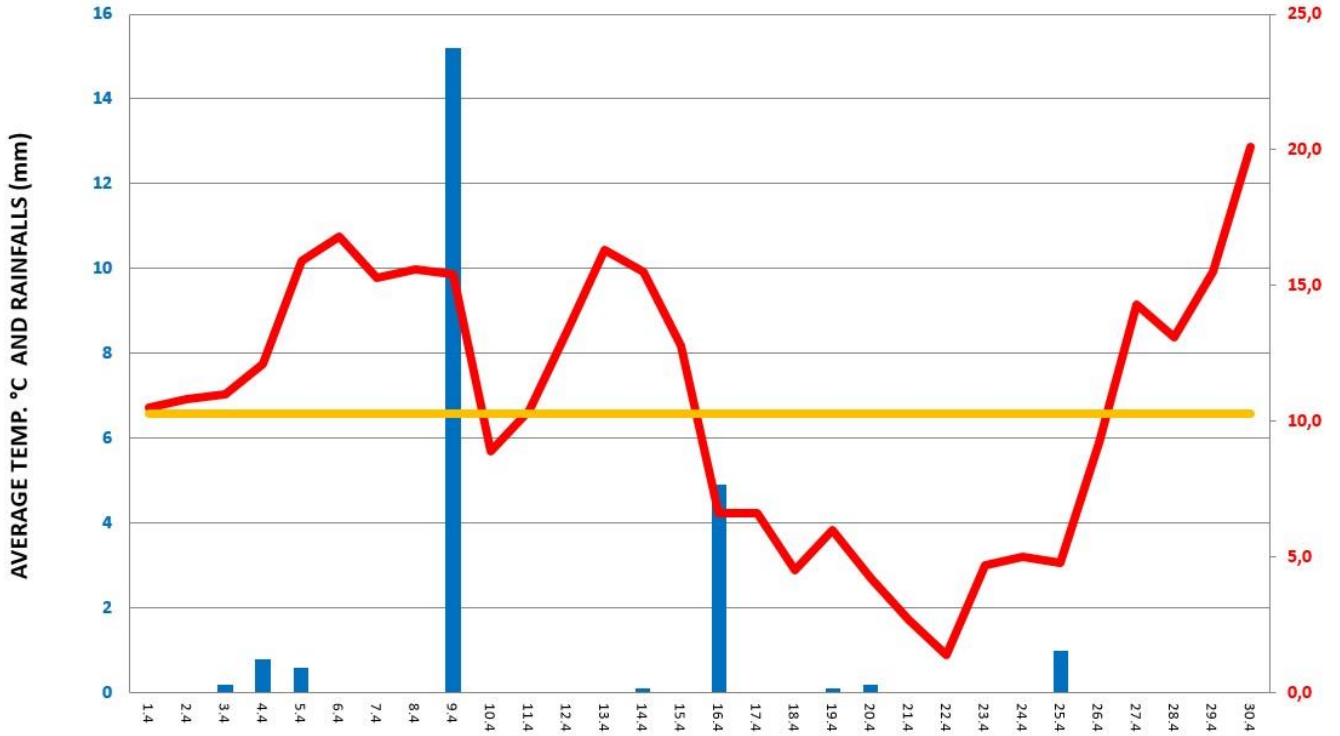

AVERAGE TEMPERATURES AND RAINFALLS APRIL 2024