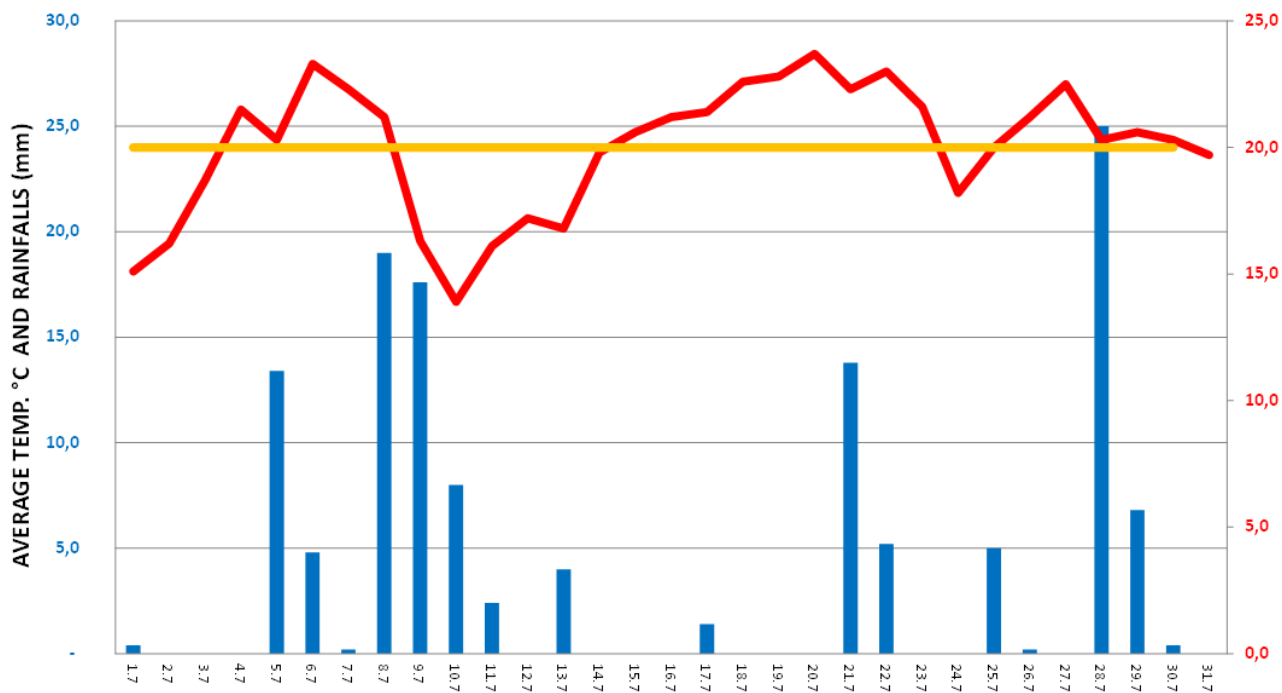

AVERAGE TEMPERATURES AND RAINFALLS JULY 2014