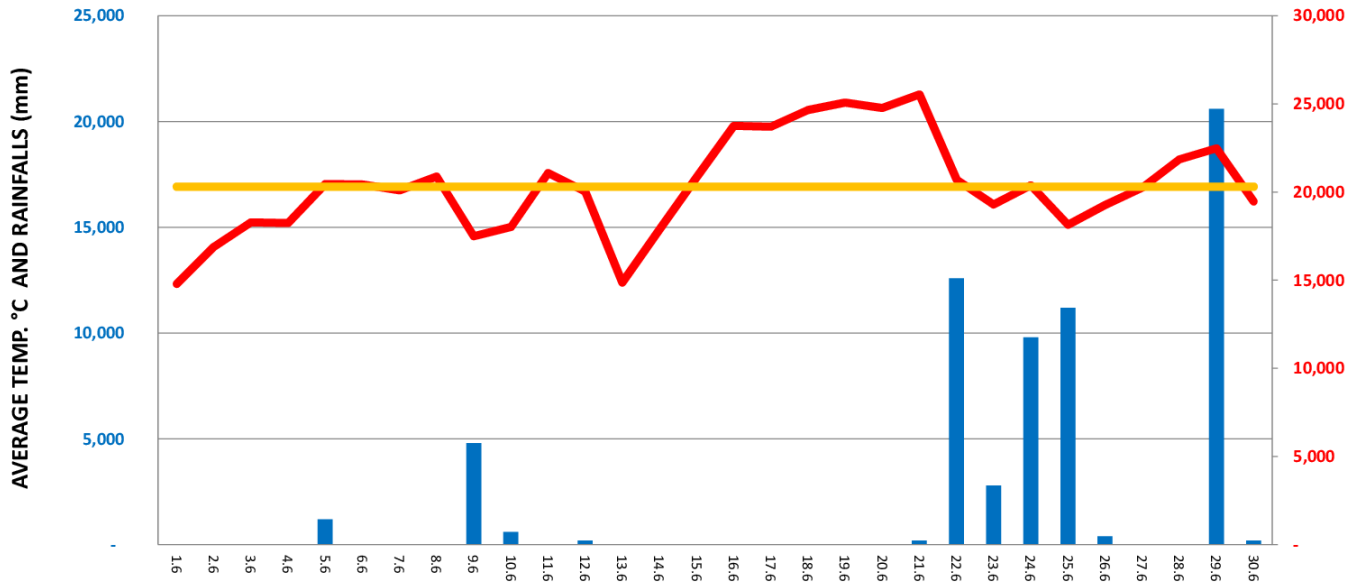

AVERAGE TEMPERATURES AND RAINFALLS JUNE 2021